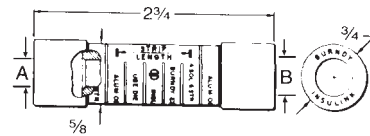

RUS Accepted

connector is anchored to jacket, assuring the connector is under the die when crimping. Nylon jacket insulates connector electrically and protects against water and weather. Superior color coding. Pre-filled with PENETROX™ joint compound and stripsealed to limit oxidation and to increase the life of the connection. Do not use insulated sealed

H-46

Catalog Number	Side A ■			Side B ■			Die Index	Installation Tooling* (# of Crimps per End)			
	ACSR, 6201, 5005	Aluminum & Copper	Color Code	ACSR, 6201, 5005	Aluminum & Copper	Color Code		Dieless OH25	MD6/MD7 Series	OUR840	Y35/Y750 Series
ES8W8W	—	10 Str. 8 Sol.	Brown	—	10 Str. 8 Sol.	Brown	BG or 5/8	(1)	WBG (1)*	XNBG (1)*	UBG (1)*
ES6W8W		8 Str. 6 Sol. #8 AL Compt	Green	—	8 Str. 6 Sol. #8 AL Compt	Green					
ES6W6W				—	10 Str. 8 Sol.	Brown					
ES4W8W	6	5, 6 Str. 4 Sol.	Blue	—	8 Str. 6 Sol. #8 AL Compt	Green					
ES4W6W				6	5, 6 Str. 4 Sol.	Blue					
ES4W4W				—	10 Str. 8 Sol.	Brown					
ES2W8W	4	3, 4 Str. 2 Sol.	Orange	—	8 Str. 6 Sol. #8 AL Compt	Green					
ES2W6W				6	5, 6 Str. 4 Sol.	Blue					
ES2W4W				4	3, 4 Str. 2 Sol.	Orange					
ES2W2W				—	10 Str. 8 Sol.	Brown					
ES2R8W	2	1 Str. 2 Str. #1 AL Compt #2 AL Compt	Red	—	8 Str. 6 Sol. #8 AL Compt	Green					
ES2R6W				6	5, 6 Str. 4 Sol.	Blue					
ES2R4W				4	3, 4 Str. 2 Sol.	Orange					
ES2R2R				2	1 Str. 2 Str. #1 AL Compt #2 AL Compt	Red					
ES2R2R				—	8 Str. 6 Sol. #8 AL Compt	Green					
ES25R6W	1/0, 1	1/0 Str. 1-19 Str.	Yellow	—	5, 6 Str. 4 Sol.	Blue					
ES25R4W				6	3, 4 Str. 2 Sol.	Orange					
ES25R2W				4	2 Str. 1 Str. #1 AL Compt #2 AL Compt	Red					
ES25R2R				2	1/0 Str.	Yellow					
ES25R25R				1/0, 1	—	—					
ES25A25A	—	1/0 Str. ▲	Yellow	6	5, 6 Str. 4 Sol.	Blue					
ES25A4W	—			4	3, 4 Str. 2 Sol.	Orange					
ES25A2W	—			—	—						